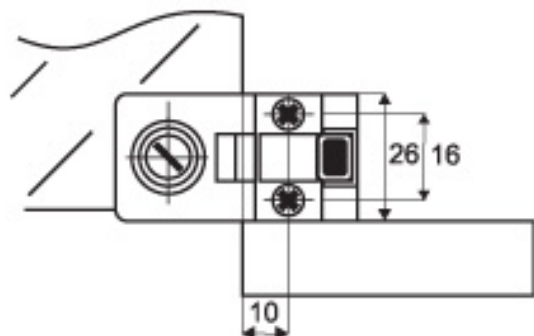

PRODUCT SHEET

Description:

Glass Door Hinge No. A-11, Black Anodized, R+L, With Pad & Black Plastic Screw

Item number:

15.06.127-0

Units	Box	Carton	HS Code	Barcode
Pair	1	100	8302100090	 5704866054386

SISO A/S

Mileparken 11
DK-2740 Skovlunde
Denmark
VAT: DK 24786013

Phone +45 45 830 900

www.siso.dk
siso@siso.dk

Danske Bank
Nytorv Branch
Copenhagen
SWIFT: DABADKKK

Account no.
4180 3112 112936
IBAN Account
DK7230003112112936