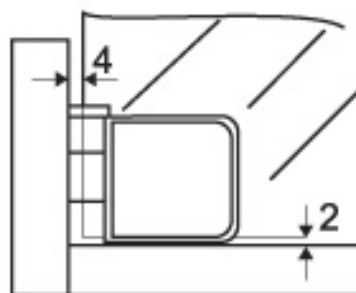

PRODUCT SHEET

Description:

Glass Door Hinge No. A-11, Black Anodized, R+L, With Pad & Black Plastic Screw

Item number:

15.06.127-0

Units	Box	Carton	HS Code	Barcode
Pair	1	100	8302100090	 5704866054386

SISO A/S

Mileparken 11
DK-2740 Skovlunde
Denmark
VAT: DK 24786013

Phone +45 45 830 900

www.siso.dk
siso@siso.dk

Danske Bank
Nytorv Branch
Copenhagen
SWIFT: DABADKKK

Account no.
4180 3112 112936
IBAN Account
DK7230003112112936