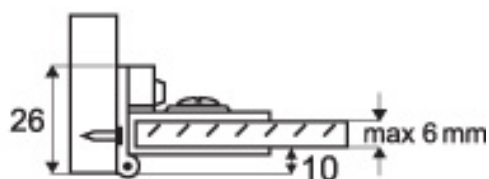

PRODUCT SHEET

Description:

Glass Door Hinge No. A-11, Black Anodized, R+L, With Pad & Black Plastic Screw

Item number:

15.06.127-0

Units	Box	Carton	HS Code	Barcode
Pair	1	100	8302100090	 5704866054386

SISO A/S

Mileparken 11
DK-2740 Skovlunde
Denmark
VAT: DK 24786013

Phone +45 45 830 900

www.siso.dk
siso@siso.dk

Danske Bank
Nytorv Branch
Copenhagen
SWIFT: DABADKKK

Account no.
4180 3112 112936
IBAN Account
DK7230003112112936