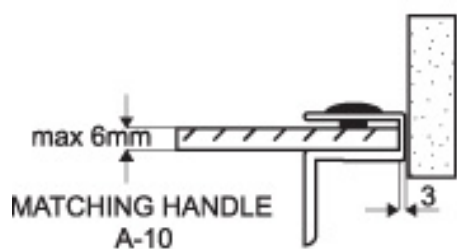

PRODUCT SHEET

Description:

Glass Door Hinge No. A-11, Black Anodized, R+L, With Pad & Black Plastic Screw

Item number:

15.06.127-0

Units	Box	Carton	HS Code	Barcode
Pair	1	100	8302100090	 5704866054386

SISO A/S

Mileparken 11
DK-2740 Skovlunde
Denmark
VAT: DK 24786013

Phone +45 45 830 900

www.siso.dk
siso@siso.dk

Danske Bank
Nytorv Branch
Copenhagen
SWIFT: DABADKKK

Account no.
4180 3112 112936
IBAN Account
DK7230003112112936